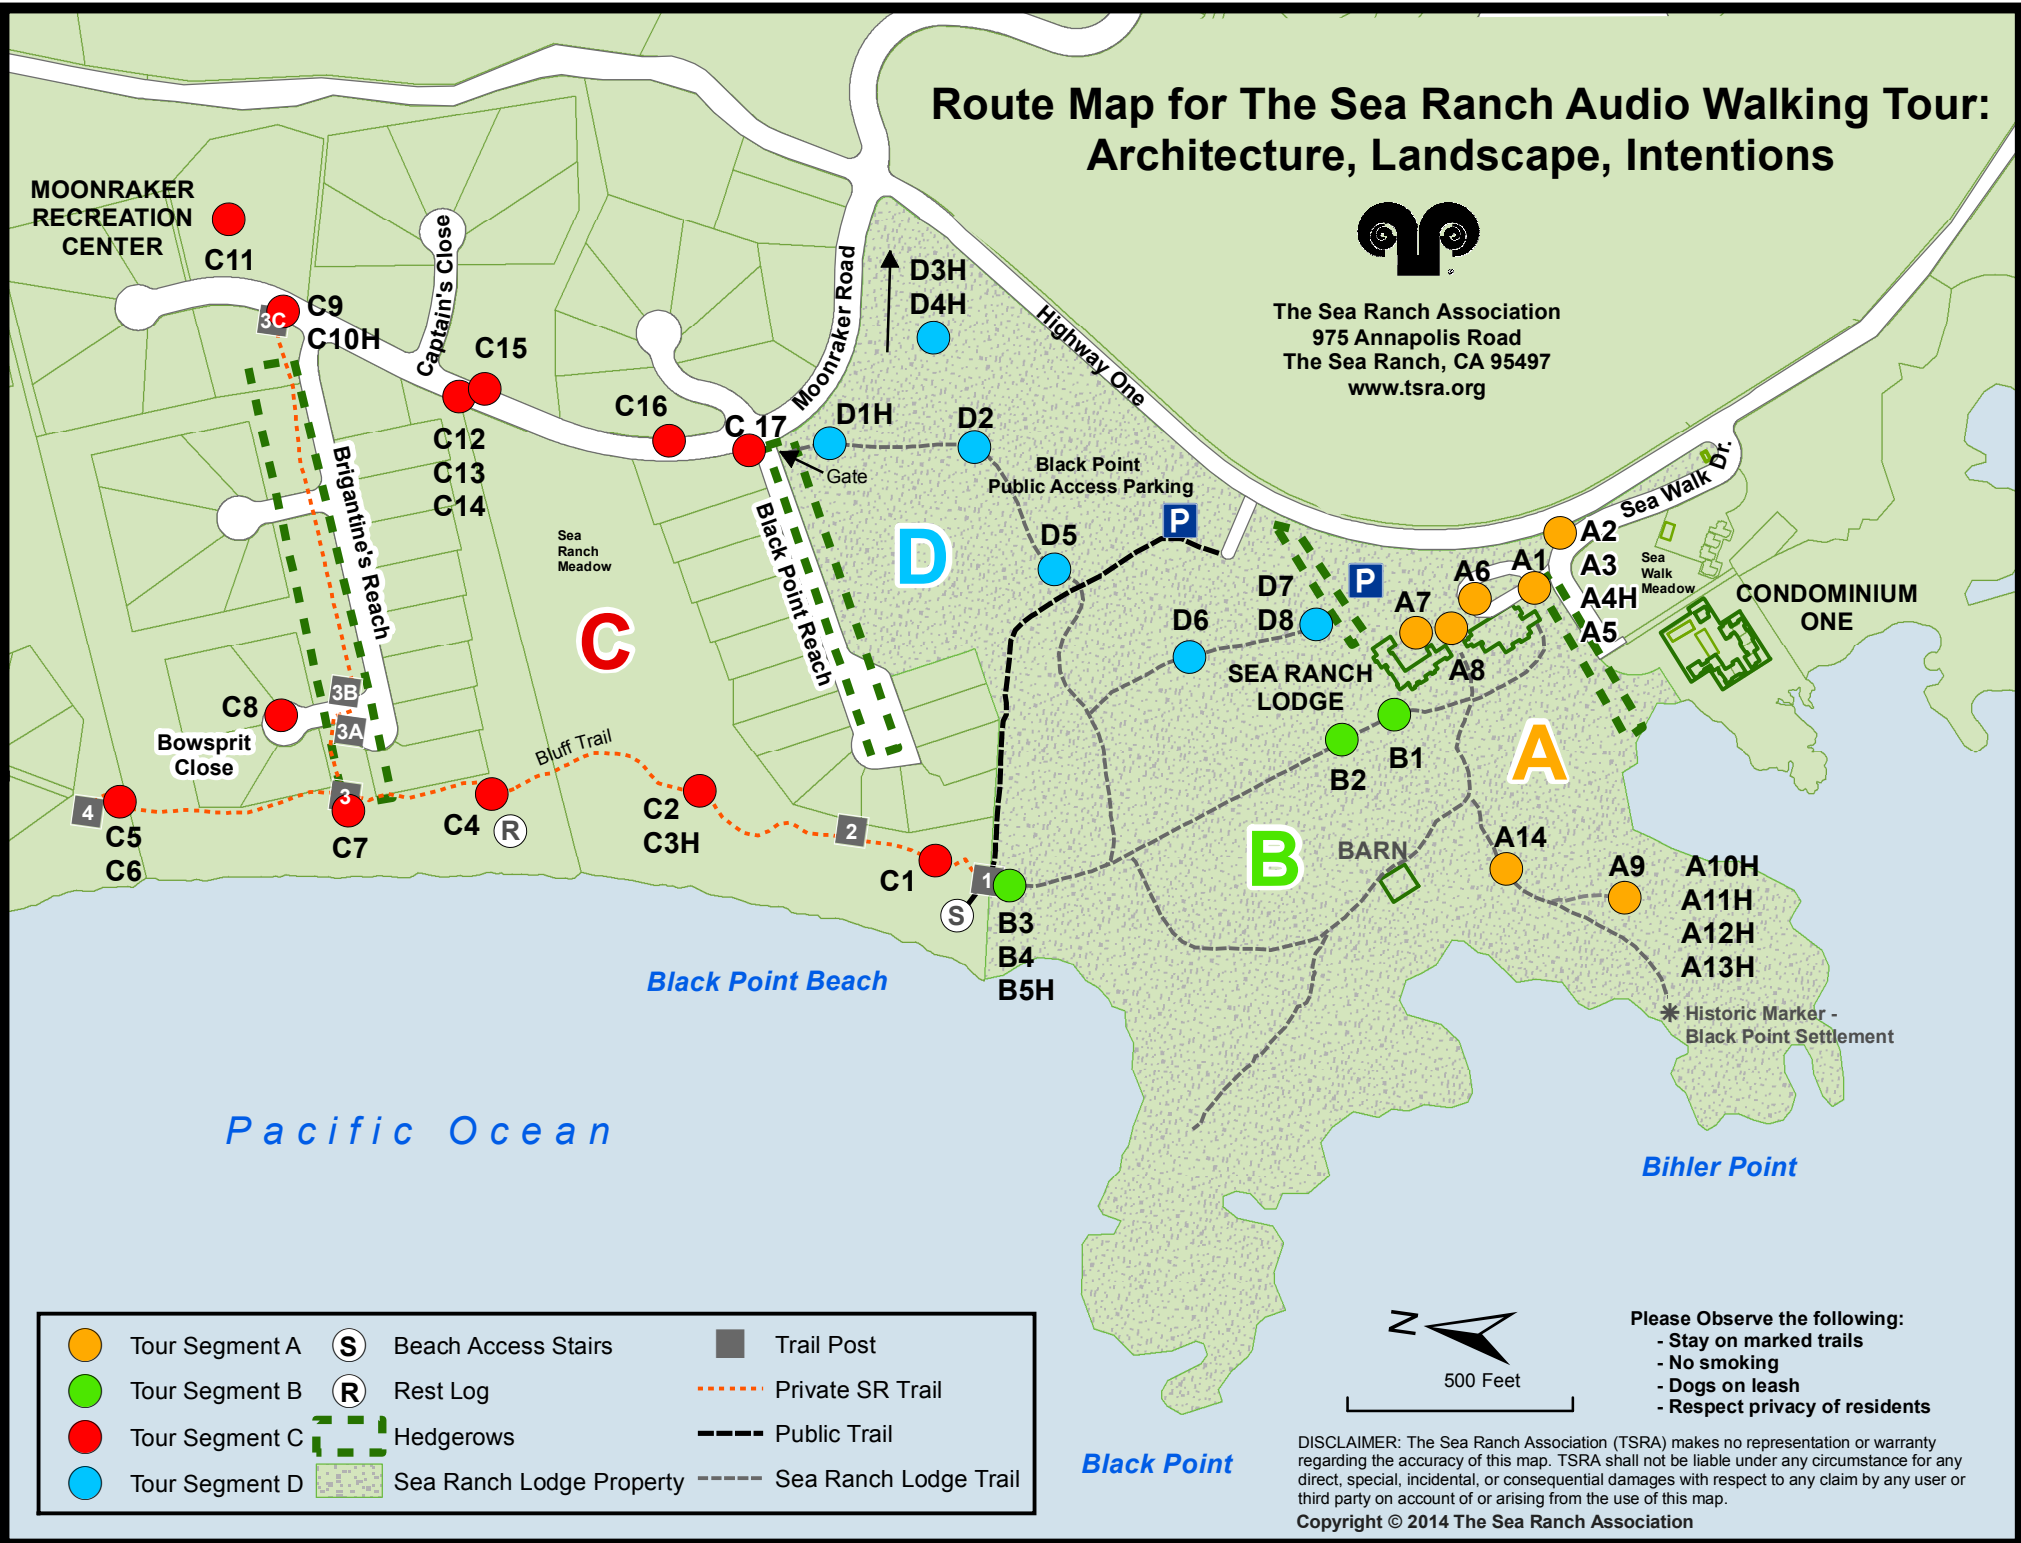

Route Map for The Sea Ranch Audio Walking Tour: Architecture, Landscape, Intentions

The Sea Ranch Association
975 Annapolis Road
The Sea Ranch, CA 95497
www.tsra.org

Tour Segment A	Beach Access Stairs	Trail Post
Tour Segment B	Rest Log	Private SR Trail
Tour Segment C	Hedgerows	Public Trail
Tour Segment D	Sea Ranch Lodge Property	Sea Ranch Lodge Trail

Please Observe the following:

- Stay on marked trails
- No smoking
- Dogs on leash
- Respect privacy of residents

DISCLAIMER: The Sea Ranch Association (TSRA) makes no representation or warranty regarding the accuracy of this map. TSRA shall not be liable under any circumstance for any direct, special, incidental, or consequential damages with respect to any claim by any user or third party on account of or arising from the use of this map.
Copyright © 2014 The Sea Ranch Association